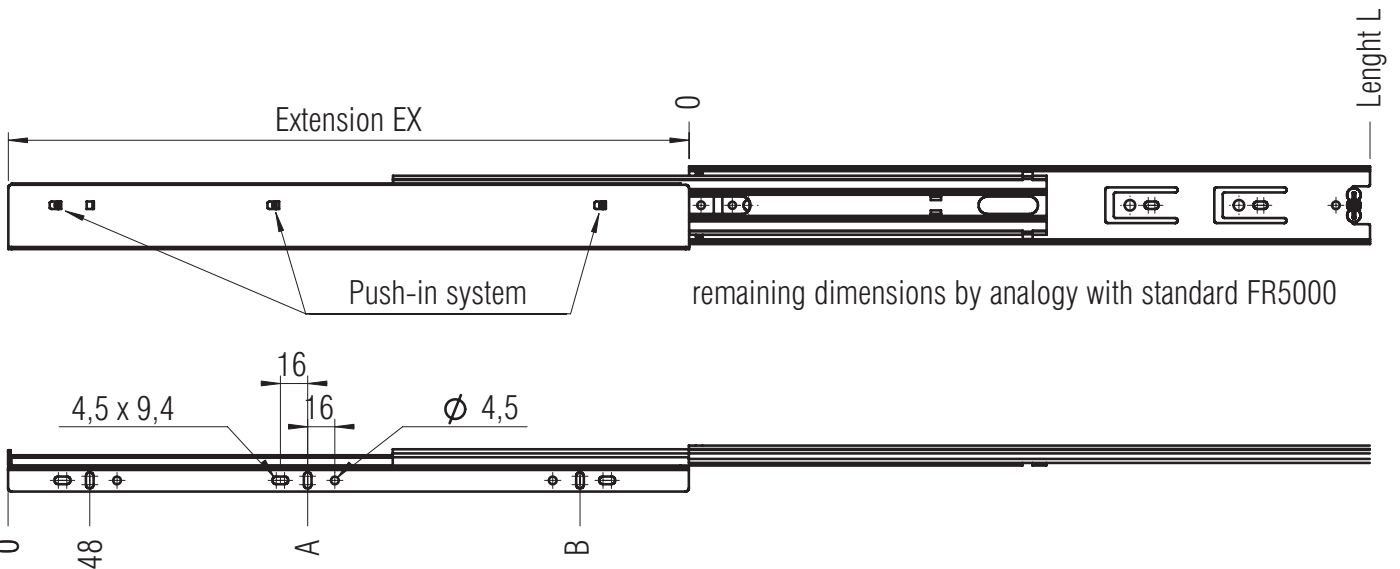

FR 5000 ASW

ACCESSORY: Side mount bracket for 5000
MONTAGE: Side Mount

WIDTH: 14 mm

Side mount bracket variant 1

Side mount bracket variant 2

MATERIAL: steel, bright galvanized

SPECIFICATIONS:

- ▶ Special side mount bracket for lateral mounting on FR 5000
- ▶ For various mounting variants:
 - Floor mounting
 - Tray mounting
 - Surface-mounted slide mounting

screw holes for 3,5 mm spax screws

Length mount bracket mm	Weight per pair (kg)	Order No. galvanized
400	0,36	▶ 5032
450	0,49	▶ 5033
500	0,46	▶ 5034
550	0,51	▶ 5035

Packing Unit: 30 sets per box ▶ prompt delivery