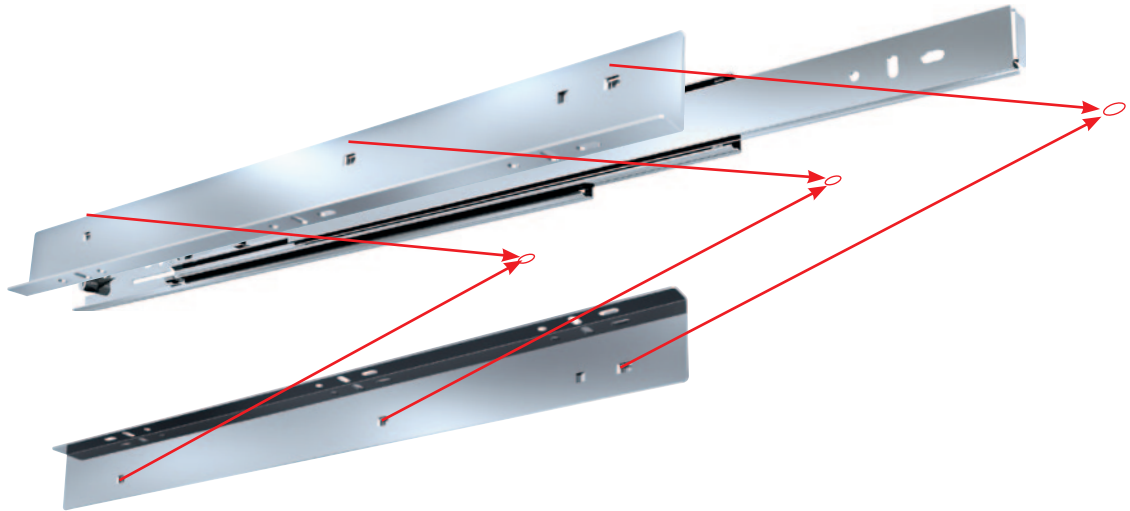

FR 5000 ASW

ACCESSORY: Side mount bracket for 5000
MONTAGE: Side Mount

WIDTH: 14 mm

Side mount bracket variant 1

Side mount bracket variant 2

MATERIAL: steel, bright galvanized

SPECIFICATIONS:

- ▶ Special side mount bracket for lateral mounting on FR 5000
- ▶ For various mounting variants:
 - Floor mounting
 - Tray mounting
 - Surface-mounted slide mounting

screw holes for 3,5 mm spax screws

Length mount bracket mm	Weight per pair (kg)	Order No. galvanized
400	0,36	▶ 5032
450	0,49	▶ 5033
500	0,46	▶ 5034
550	0,51	▶ 5035

Packing Unit: 30 sets per box ▶ prompt delivery