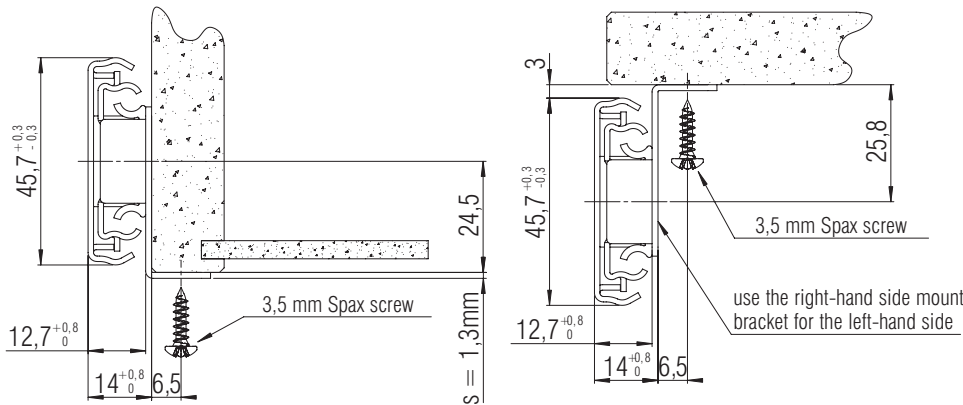

FR 5000 ASW

ACCESSORY: Side mount bracket for 5000
MONTAGE: Side Mount

WIDTH: 14 mm

Side mount bracket variant 1

Side mount bracket variant 2

MATERIAL: steel, bright galvanized

SPECIFICATIONS:

- ▶ Special side mount bracket for lateral mounting on FR 5000
- ▶ For various mounting variants:
 - Floor mounting
 - Tray mounting
 - Surface-mounted slide mounting

screw holes for 3,5 mm spax screws

Length mount bracket mm	Weight per pair (kg)	Order No. galvanized
400	0,36	▶ 5032
450	0,49	▶ 5033
500	0,46	▶ 5034
550	0,51	▶ 5035

Packing Unit: 30 sets per box ▶ prompt delivery