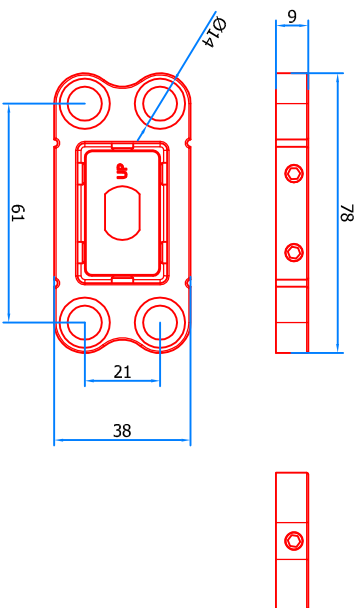

Top part wall/frame

- * Door 40mm: =
- * Door 45mm: =
- * Door 50mm: +1mm
- * Door 54mm: +2mm

Wall/Frame

- * Door 40mm: =
- * Door 45mm: =
- * Door 50mm: +1mm
- * Door 54mm: +2mm

Top part door

Top side Door

Bottom part door

Bottom side Door

Bottom part floor

- * Door 40mm: =
- * Door 45mm: =
- * Door 50mm: +1mm
- * Door 54mm: +2mm

FLOOR

- * Door 40mm: =
- * Door 45mm: =
- * Door 50mm: +1mm
- * Door 54mm: +2mm

Assembly Pivotica PRO

Top frame part built up

- * Door 40mm: =
- * Door 45mm: =
- * Door 50mm: **+1mm**
- * Door 54mm: **+2mm**

Assembly Pivotica PRO

Top frame part built in

- * Door 40mm: =
- * Door 45mm: =
- * Door 50mm: **+1mm**
- * Door 54mm: **+2mm**