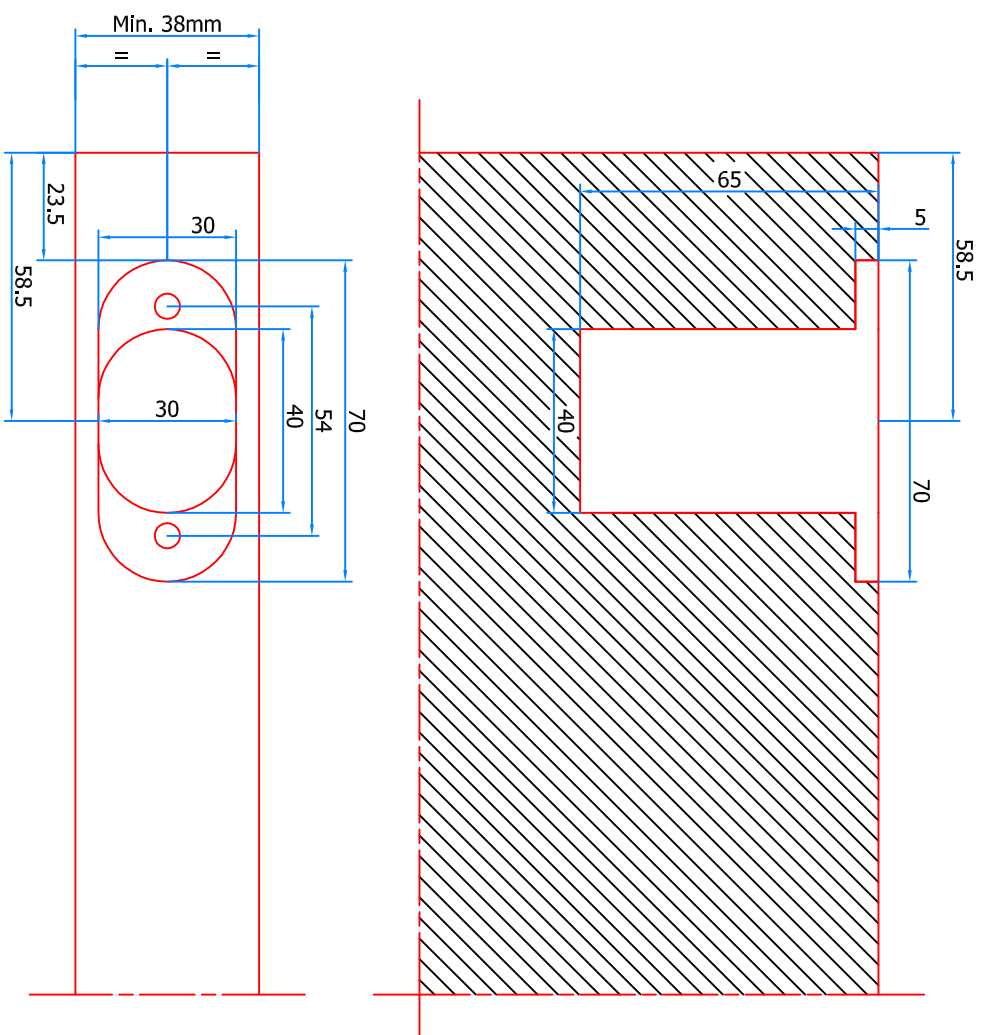

Top part wall/frame

- * Door 40mm: =
- * Door 45mm: =
- * Door 50mm: +1mm
- * Door 54mm: +2mm

Wall/Frame

- * Door 40mm: =
- * Door 45mm: =
- * Door 50mm: +1mm
- * Door 54mm: +2mm

Top part door

Top side Door

Bottom part door

Bottom side Door

Bottom part floor

- * Door 40mm: =
- * Door 45mm: =
- * Door 50mm: +1mm
- * Door 54mm: +2mm

FLOOR

- * Door 40mm: =
- * Door 45mm: =
- * Door 50mm: +1mm
- * Door 54mm: +2mm

Assembly Pivotica PRO

Top frame part built up

- * Door 40mm: =
- * Door 45mm: =
- * Door 50mm: **+1mm**
- * Door 54mm: **+2mm**

Assembly Pivotica PRO

Top frame part built in

- * Door 40mm: =
- * Door 45mm: =
- * Door 50mm: **+1mm**
- * Door 54mm: **+2mm**