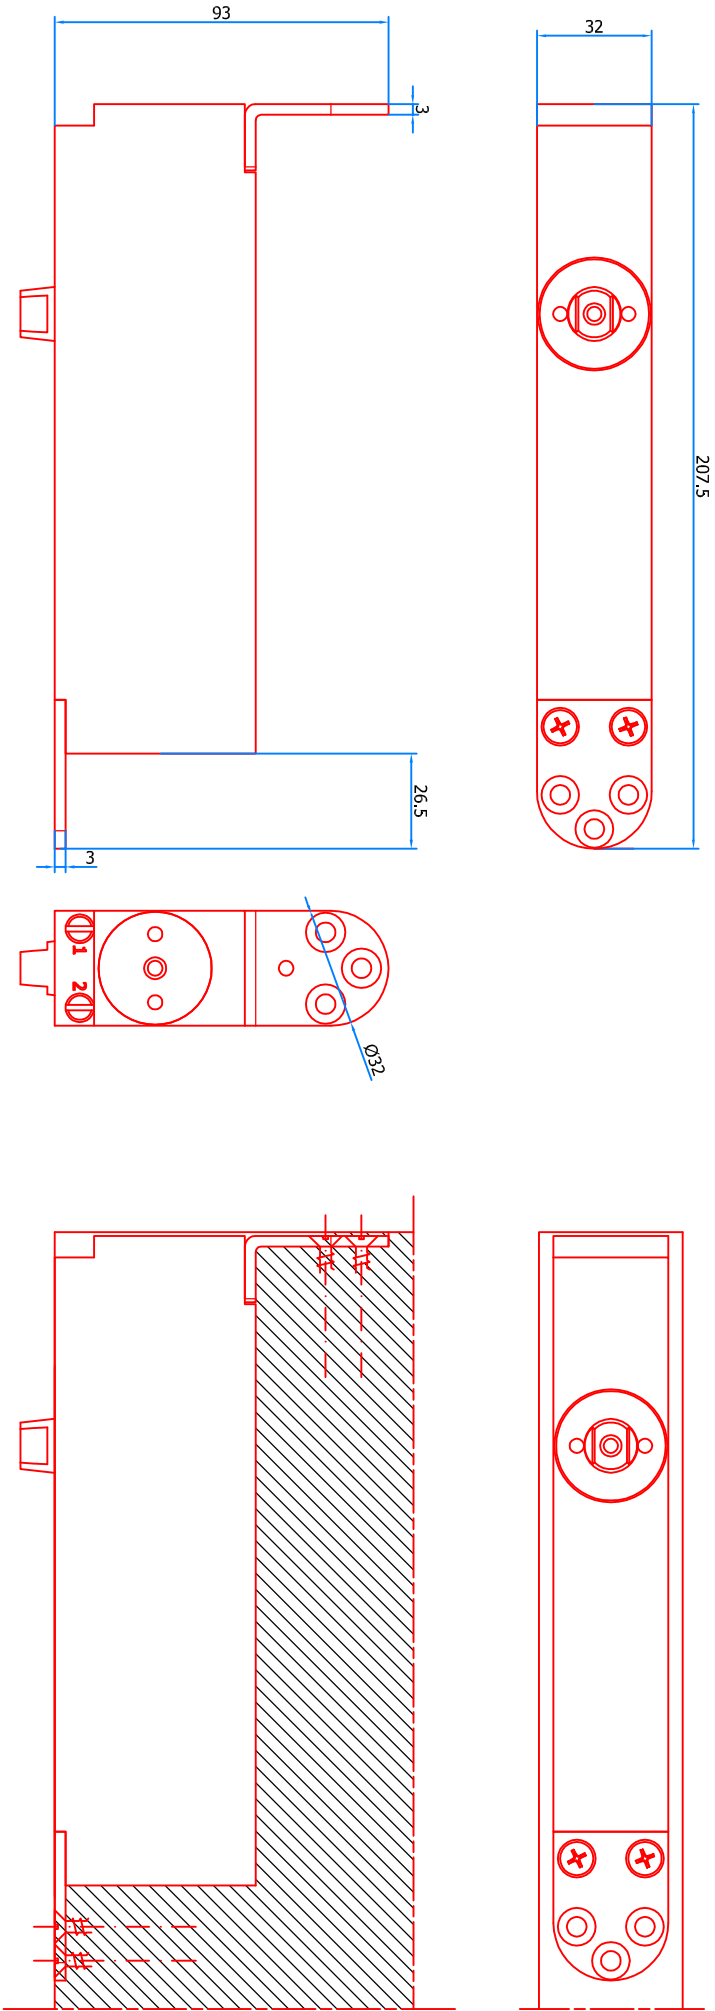

Top part wall/frame

- * Door 40mm: =
- * Door 45mm: =
- * Door 50mm: +1mm
- * Door 54mm: +2mm

Wall/Frame

- * Door 40mm: =
- * Door 45mm: =
- * Door 50mm: +1mm
- * Door 54mm: +2mm

Top part door

Top side Door

Bottom part door

Bottom side Door

Bottom part floor

- * Door 40mm: =
- * Door 45mm: =
- * Door 50mm: +1mm
- * Door 54mm: +2mm

FLOOR

- * Door 40mm: =
- * Door 45mm: =
- * Door 50mm: +1mm
- * Door 54mm: +2mm

Assembly Pivotica PRO

Top frame part built up

- * Door 40mm: =
- * Door 45mm: =
- * Door 50mm: **+1mm**
- * Door 54mm: **+2mm**

Assembly Pivotica PRO

Top frame part built in

- * Door 40mm: =
- * Door 45mm: =
- * Door 50mm: **+1mm**
- * Door 54mm: **+2mm**