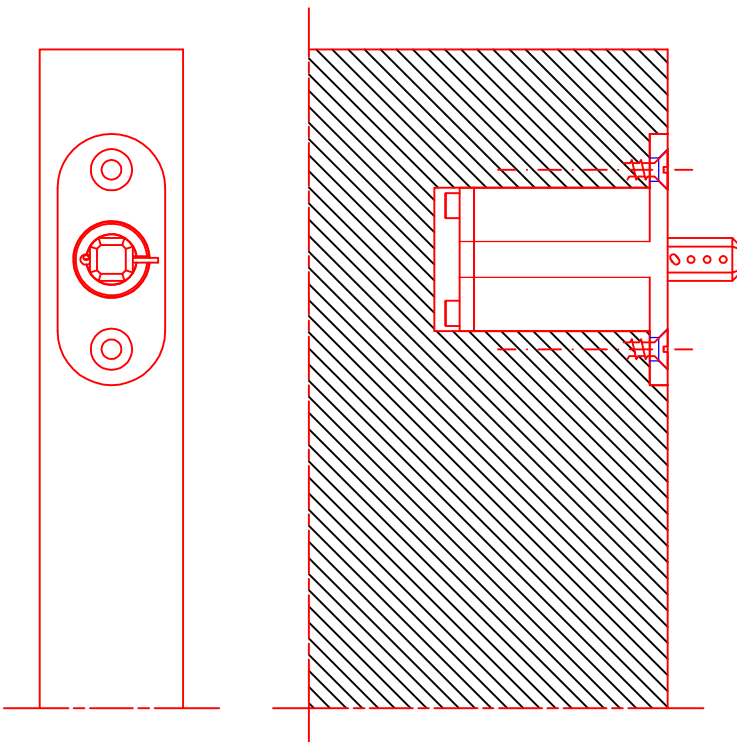

Top part wall/frame

- * Door 40mm: =
- * Door 45mm: =
- * Door 50mm: +1mm
- * Door 54mm: +2mm

Wall/Frame

- * Door 40mm: =
- * Door 45mm: =
- * Door 50mm: +1mm
- * Door 54mm: +2mm

Top part door

Top side Door

Bottom part door

Bottom side Door

Bottom part floor

- * Door 40mm: =
- * Door 45mm: =
- * Door 50mm: +1mm
- * Door 54mm: +2mm

FLOOR

- * Door 40mm: =
- * Door 45mm: =
- * Door 50mm: +1mm
- * Door 54mm: +2mm

Assembly Pivotica PRO

Top frame part built up

- * Door 40mm: =
- * Door 45mm: =
- * Door 50mm: **+1mm**
- * Door 54mm: **+2mm**

Assembly Pivotica PRO

Top frame part built in

- * Door 40mm: =
- * Door 45mm: =
- * Door 50mm: **+1mm**
- * Door 54mm: **+2mm**