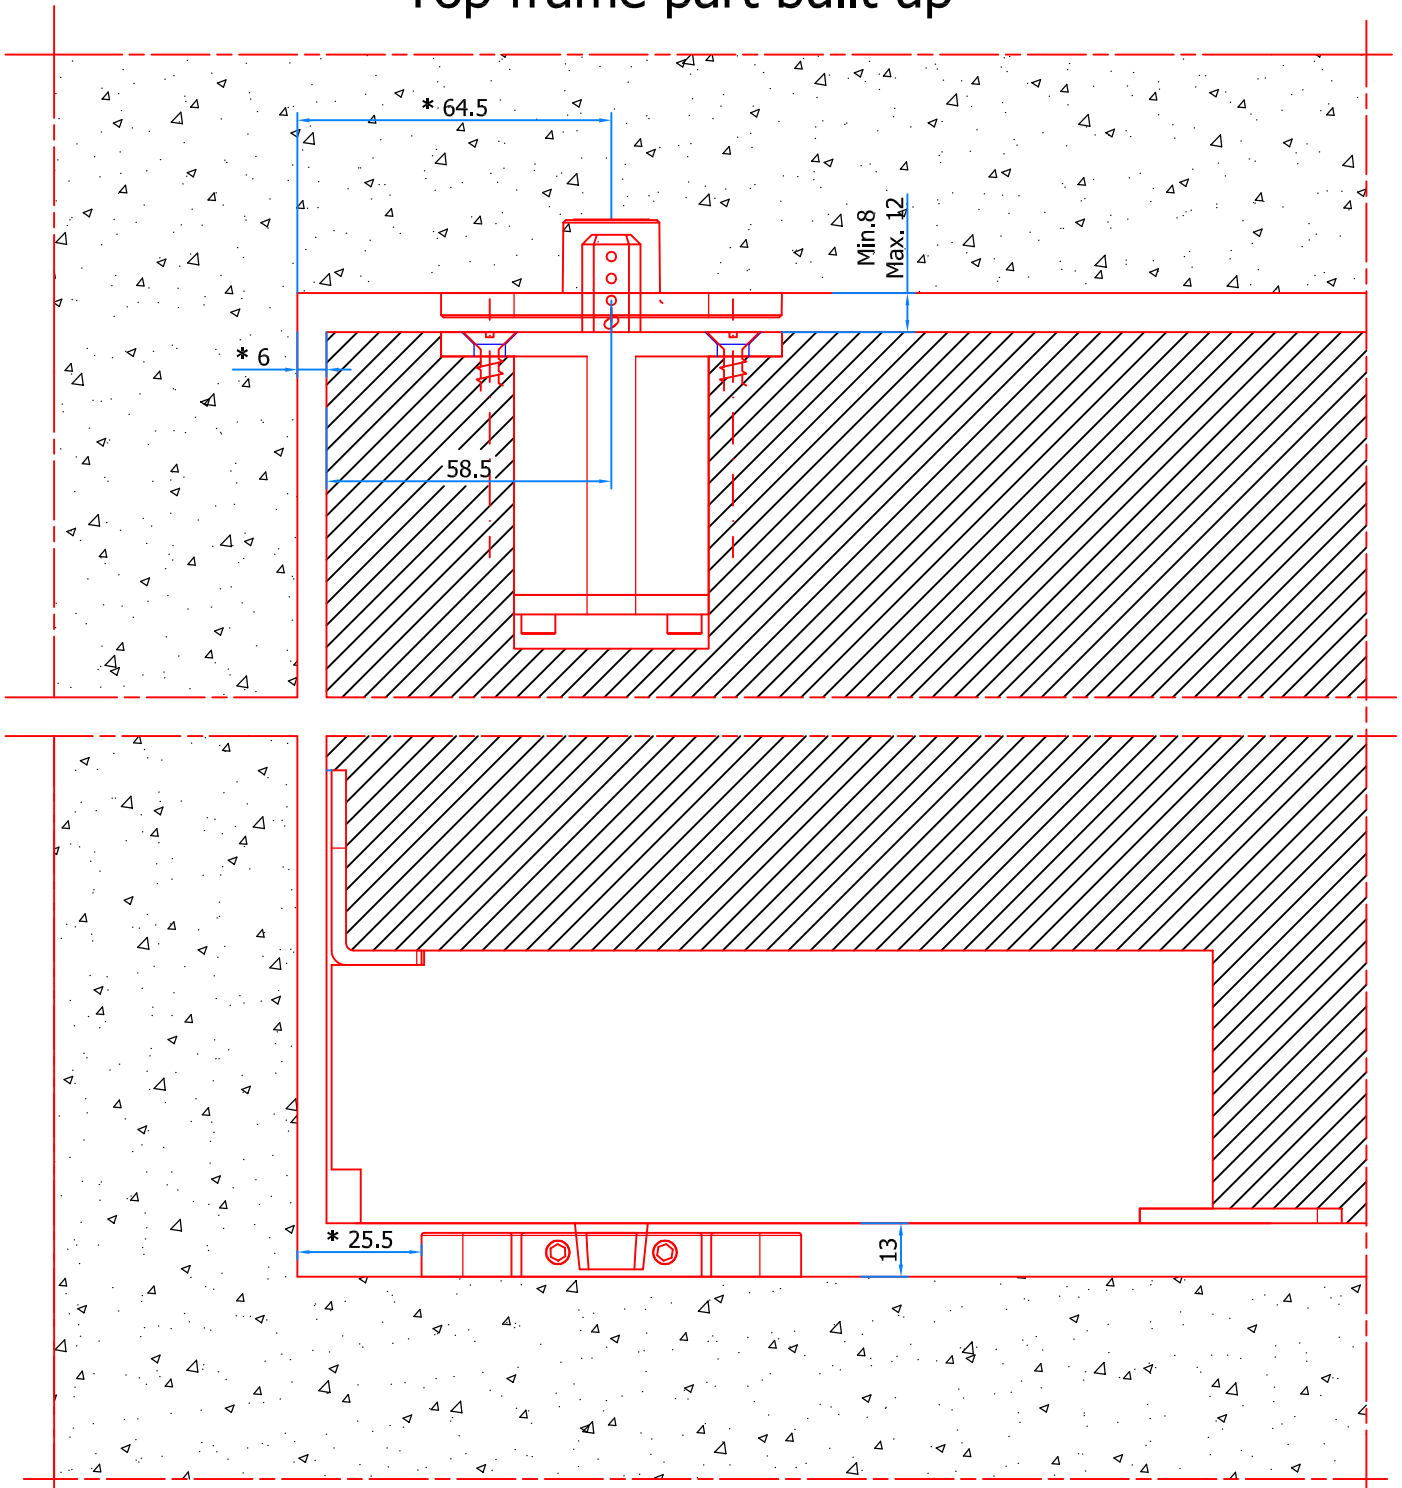

Top part wall/frame

- * Door 40mm: =
- * Door 45mm: =
- * Door 50mm: +1mm
- * Door 54mm: +2mm

Wall/Frame

- * Door 40mm: =
- * Door 45mm: =
- * Door 50mm: +1mm
- * Door 54mm: +2mm

Top part door

Top side Door

Bottom part door

Bottom side Door

Bottom part floor

- * Door 40mm: =
- * Door 45mm: =
- * Door 50mm: +1mm
- * Door 54mm: +2mm

FLOOR

- * Door 40mm: =
- * Door 45mm: =
- * Door 50mm: +1mm
- * Door 54mm: +2mm

Assembly Pivotica PRO

Top frame part built up

- * Door 40mm: =
- * Door 45mm: =
- * Door 50mm: **+1mm**
- * Door 54mm: **+2mm**

Assembly Pivotica PRO

Top frame part built in

- * Door 40mm: =
- * Door 45mm: =
- * Door 50mm: **+1mm**
- * Door 54mm: **+2mm**