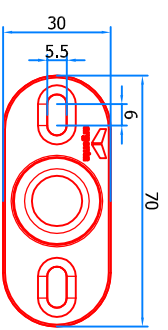

Top part wall/frame

- * Door 40mm: =
- * Door 45mm: =
- * Door 50mm: +1mm
- * Door 54mm: +2mm

Wall/Frame

- * Door 40mm: =
- * Door 45mm: =
- * Door 50mm: +1mm
- * Door 54mm: +2mm

Top part door

Top side Door

Bottom part door

Bottom side Door

Bottom part floor

- * Door 40mm: =
- * Door 45mm: =
- * Door 50mm: +1mm
- * Door 54mm: +2mm

FLOOR

- * Door 40mm: =
- * Door 45mm: =
- * Door 50mm: +1mm
- * Door 54mm: +2mm

Assembly Pivotica PRO

Top frame part built up

- * Door 40mm: =
- * Door 45mm: =
- * Door 50mm: **+1mm**
- * Door 54mm: **+2mm**

Assembly Pivotica PRO

Top frame part built in

- * Door 40mm: =
- * Door 45mm: =
- * Door 50mm: **+1mm**
- * Door 54mm: **+2mm**