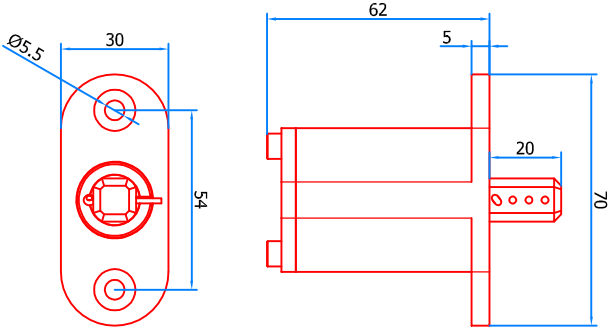

Top part wall/frame

- * Door 40mm: =
- * Door 45mm: =
- * Door 50mm: +1mm
- * Door 54mm: +2mm

Wall/Frame

- * Door 40mm: =
- * Door 45mm: =
- * Door 50mm: +1mm
- * Door 54mm: +2mm

Top part door

Top side Door

Bottom part door

Bottom side Door

Bottom part floor

- * Door 40mm: =
- * Door 45mm: =
- * Door 50mm: +1mm
- * Door 54mm: +2mm

FLOOR

- * Door 40mm: =
- * Door 45mm: =
- * Door 50mm: +1mm
- * Door 54mm: +2mm

Assembly Pivotica PRO

Top frame part built up

- * Door 40mm: =
- * Door 45mm: =
- * Door 50mm: **+1mm**
- * Door 54mm: **+2mm**

Assembly Pivotica PRO

Top frame part built in

- * Door 40mm: =
- * Door 45mm: =
- * Door 50mm: **+1mm**
- * Door 54mm: **+2mm**