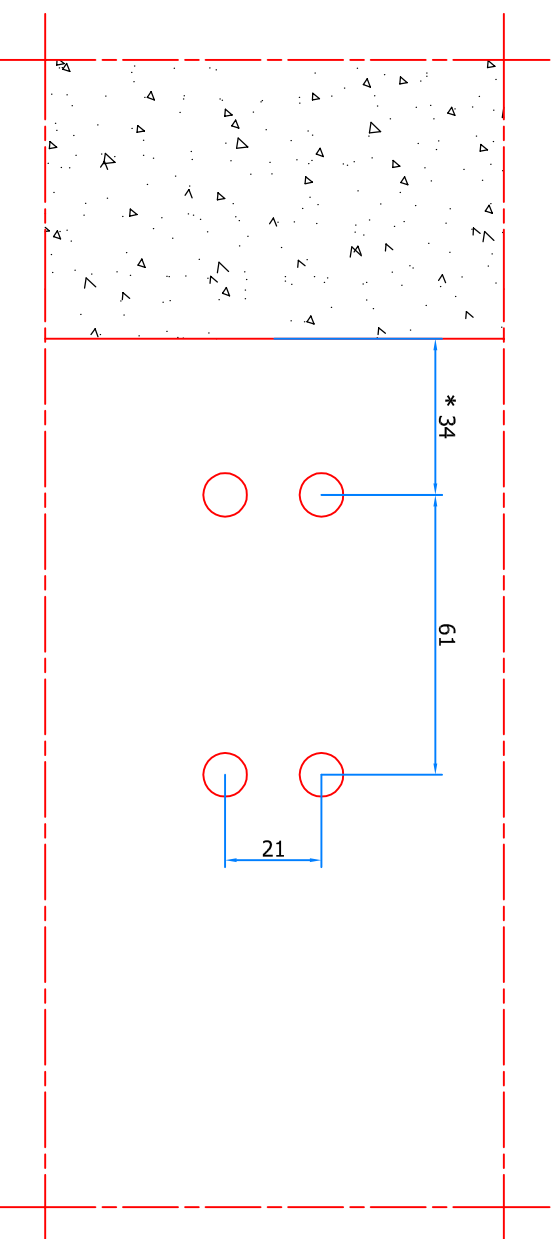

Top part wall/frame

- * Door 40mm: =
- * Door 45mm: =
- * Door 50mm: +1mm
- * Door 54mm: +2mm

Wall/Frame

- * Door 40mm: =
- * Door 45mm: =
- * Door 50mm: +1mm
- * Door 54mm: +2mm

Top part door

Top side Door

Bottom part door

Bottom side Door

Bottom part floor

- * Door 40mm: =
- * Door 45mm: =
- * Door 50mm: +1mm
- * Door 54mm: +2mm

FLOOR

- * Door 40mm: =
- * Door 45mm: =
- * Door 50mm: +1mm
- * Door 54mm: +2mm

Assembly Pivotica PRO

Top frame part built up

- * Door 40mm: =
- * Door 45mm: =
- * Door 50mm: **+1mm**
- * Door 54mm: **+2mm**

Assembly Pivotica PRO

Top frame part built in

- * Door 40mm: =
- * Door 45mm: =
- * Door 50mm: **+1mm**
- * Door 54mm: **+2mm**