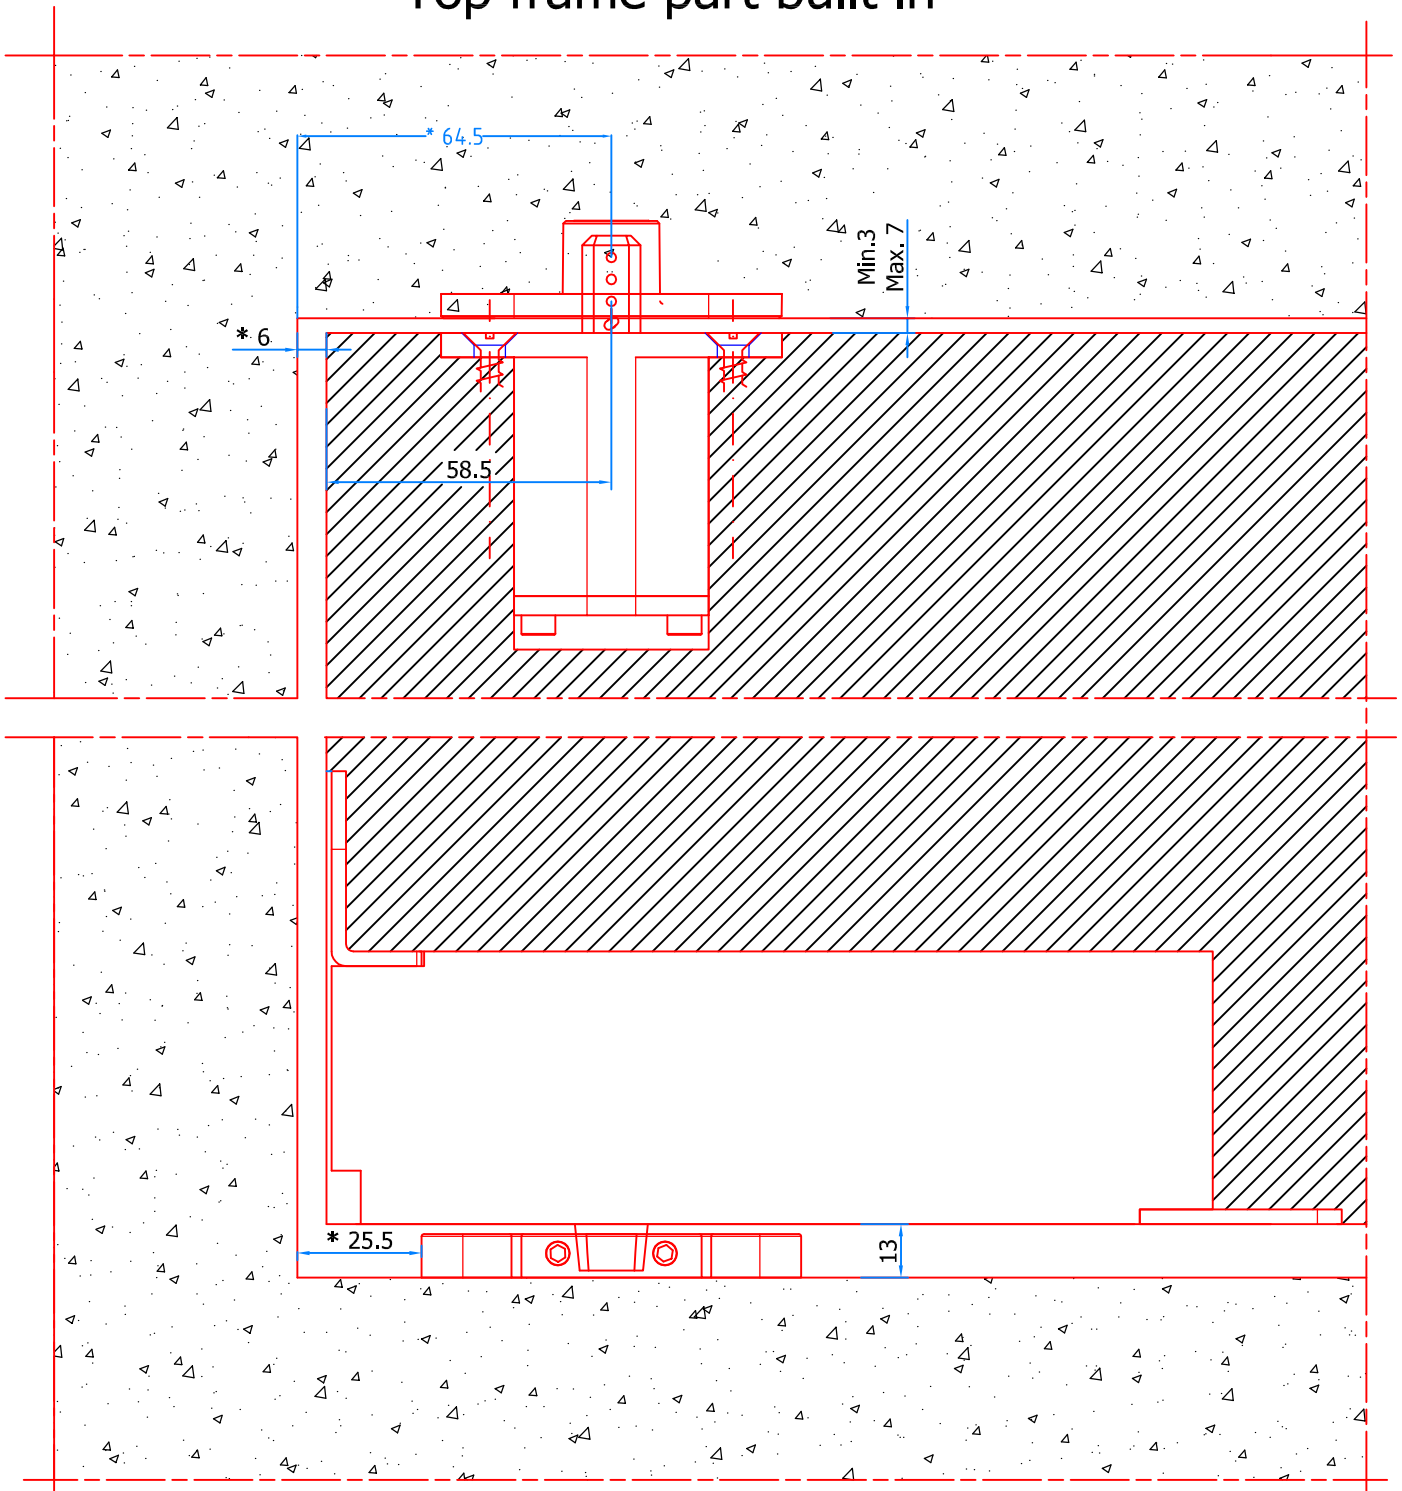

Top part wall/frame

- * Door 40mm: =
- * Door 45mm: =
- * Door 50mm: +1mm
- * Door 54mm: +2mm

Wall/Frame

- * Door 40mm: =
- * Door 45mm: =
- * Door 50mm: +1mm
- * Door 54mm: +2mm

Top part door

Top side Door

Bottom part door

Bottom side Door

Bottom part floor

- * Door 40mm: =
- * Door 45mm: =
- * Door 50mm: +1mm
- * Door 54mm: +2mm

FLOOR

- * Door 40mm: =
- * Door 45mm: =
- * Door 50mm: +1mm
- * Door 54mm: +2mm

Assembly Pivotica PRO

Top frame part built up

- * Door 40mm: =
- * Door 45mm: =
- * Door 50mm: **+1mm**
- * Door 54mm: **+2mm**

Assembly Pivotica PRO

Top frame part built in

- * Door 40mm: =
- * Door 45mm: =
- * Door 50mm: **+1mm**
- * Door 54mm: **+2mm**