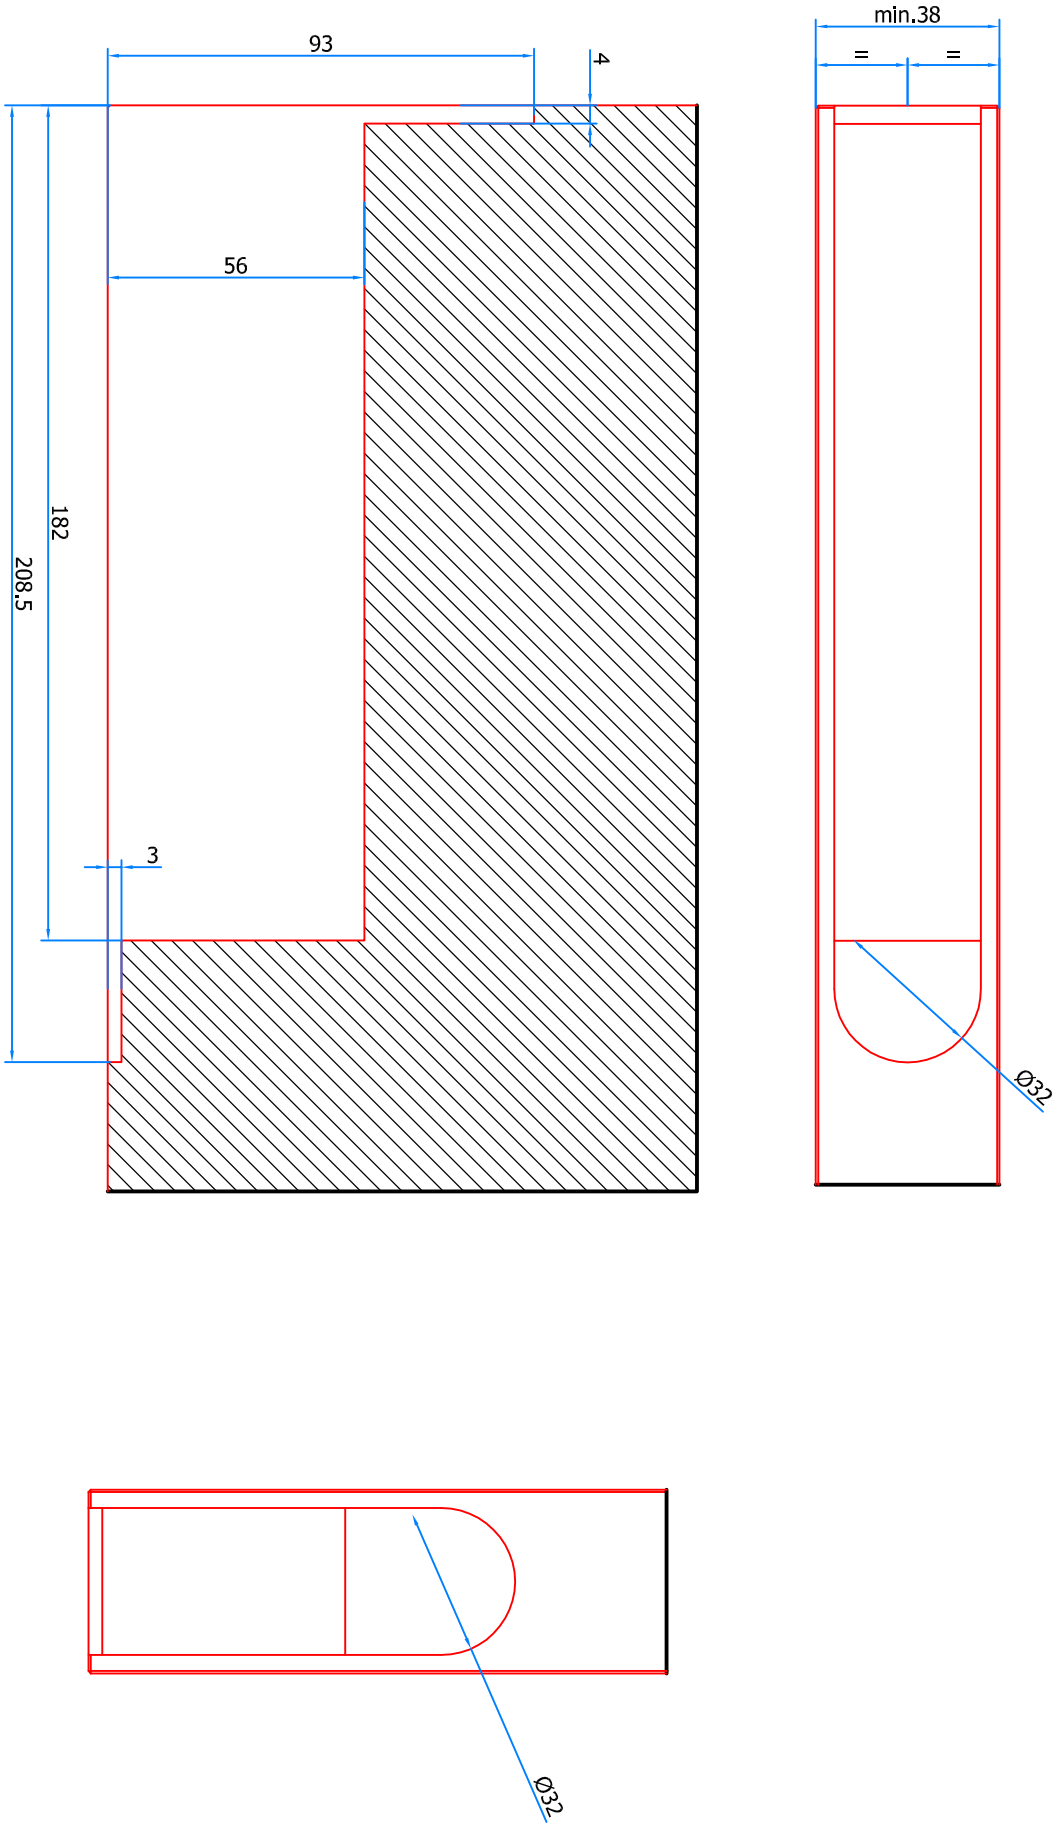

Top part wall/frame

- * Door 40mm: =
- * Door 45mm: =
- * Door 50mm: +1mm
- * Door 54mm: +2mm

Wall/Frame

- * Door 40mm: =
- * Door 45mm: =
- * Door 50mm: +1mm
- * Door 54mm: +2mm

Top part door

Top side Door

Bottom part door

Bottom side Door

Bottom part floor

- * Door 40mm: =
- * Door 45mm: =
- * Door 50mm: +1mm
- * Door 54mm: +2mm

FLOOR

- * Door 40mm: =
- * Door 45mm: =
- * Door 50mm: +1mm
- * Door 54mm: +2mm

Assembly Pivotica PRO

Top frame part built up

- * Door 40mm: =
- * Door 45mm: =
- * Door 50mm: **+1mm**
- * Door 54mm: **+2mm**

Assembly Pivotica PRO

Top frame part built in

- * Door 40mm: =
- * Door 45mm: =
- * Door 50mm: **+1mm**
- * Door 54mm: **+2mm**